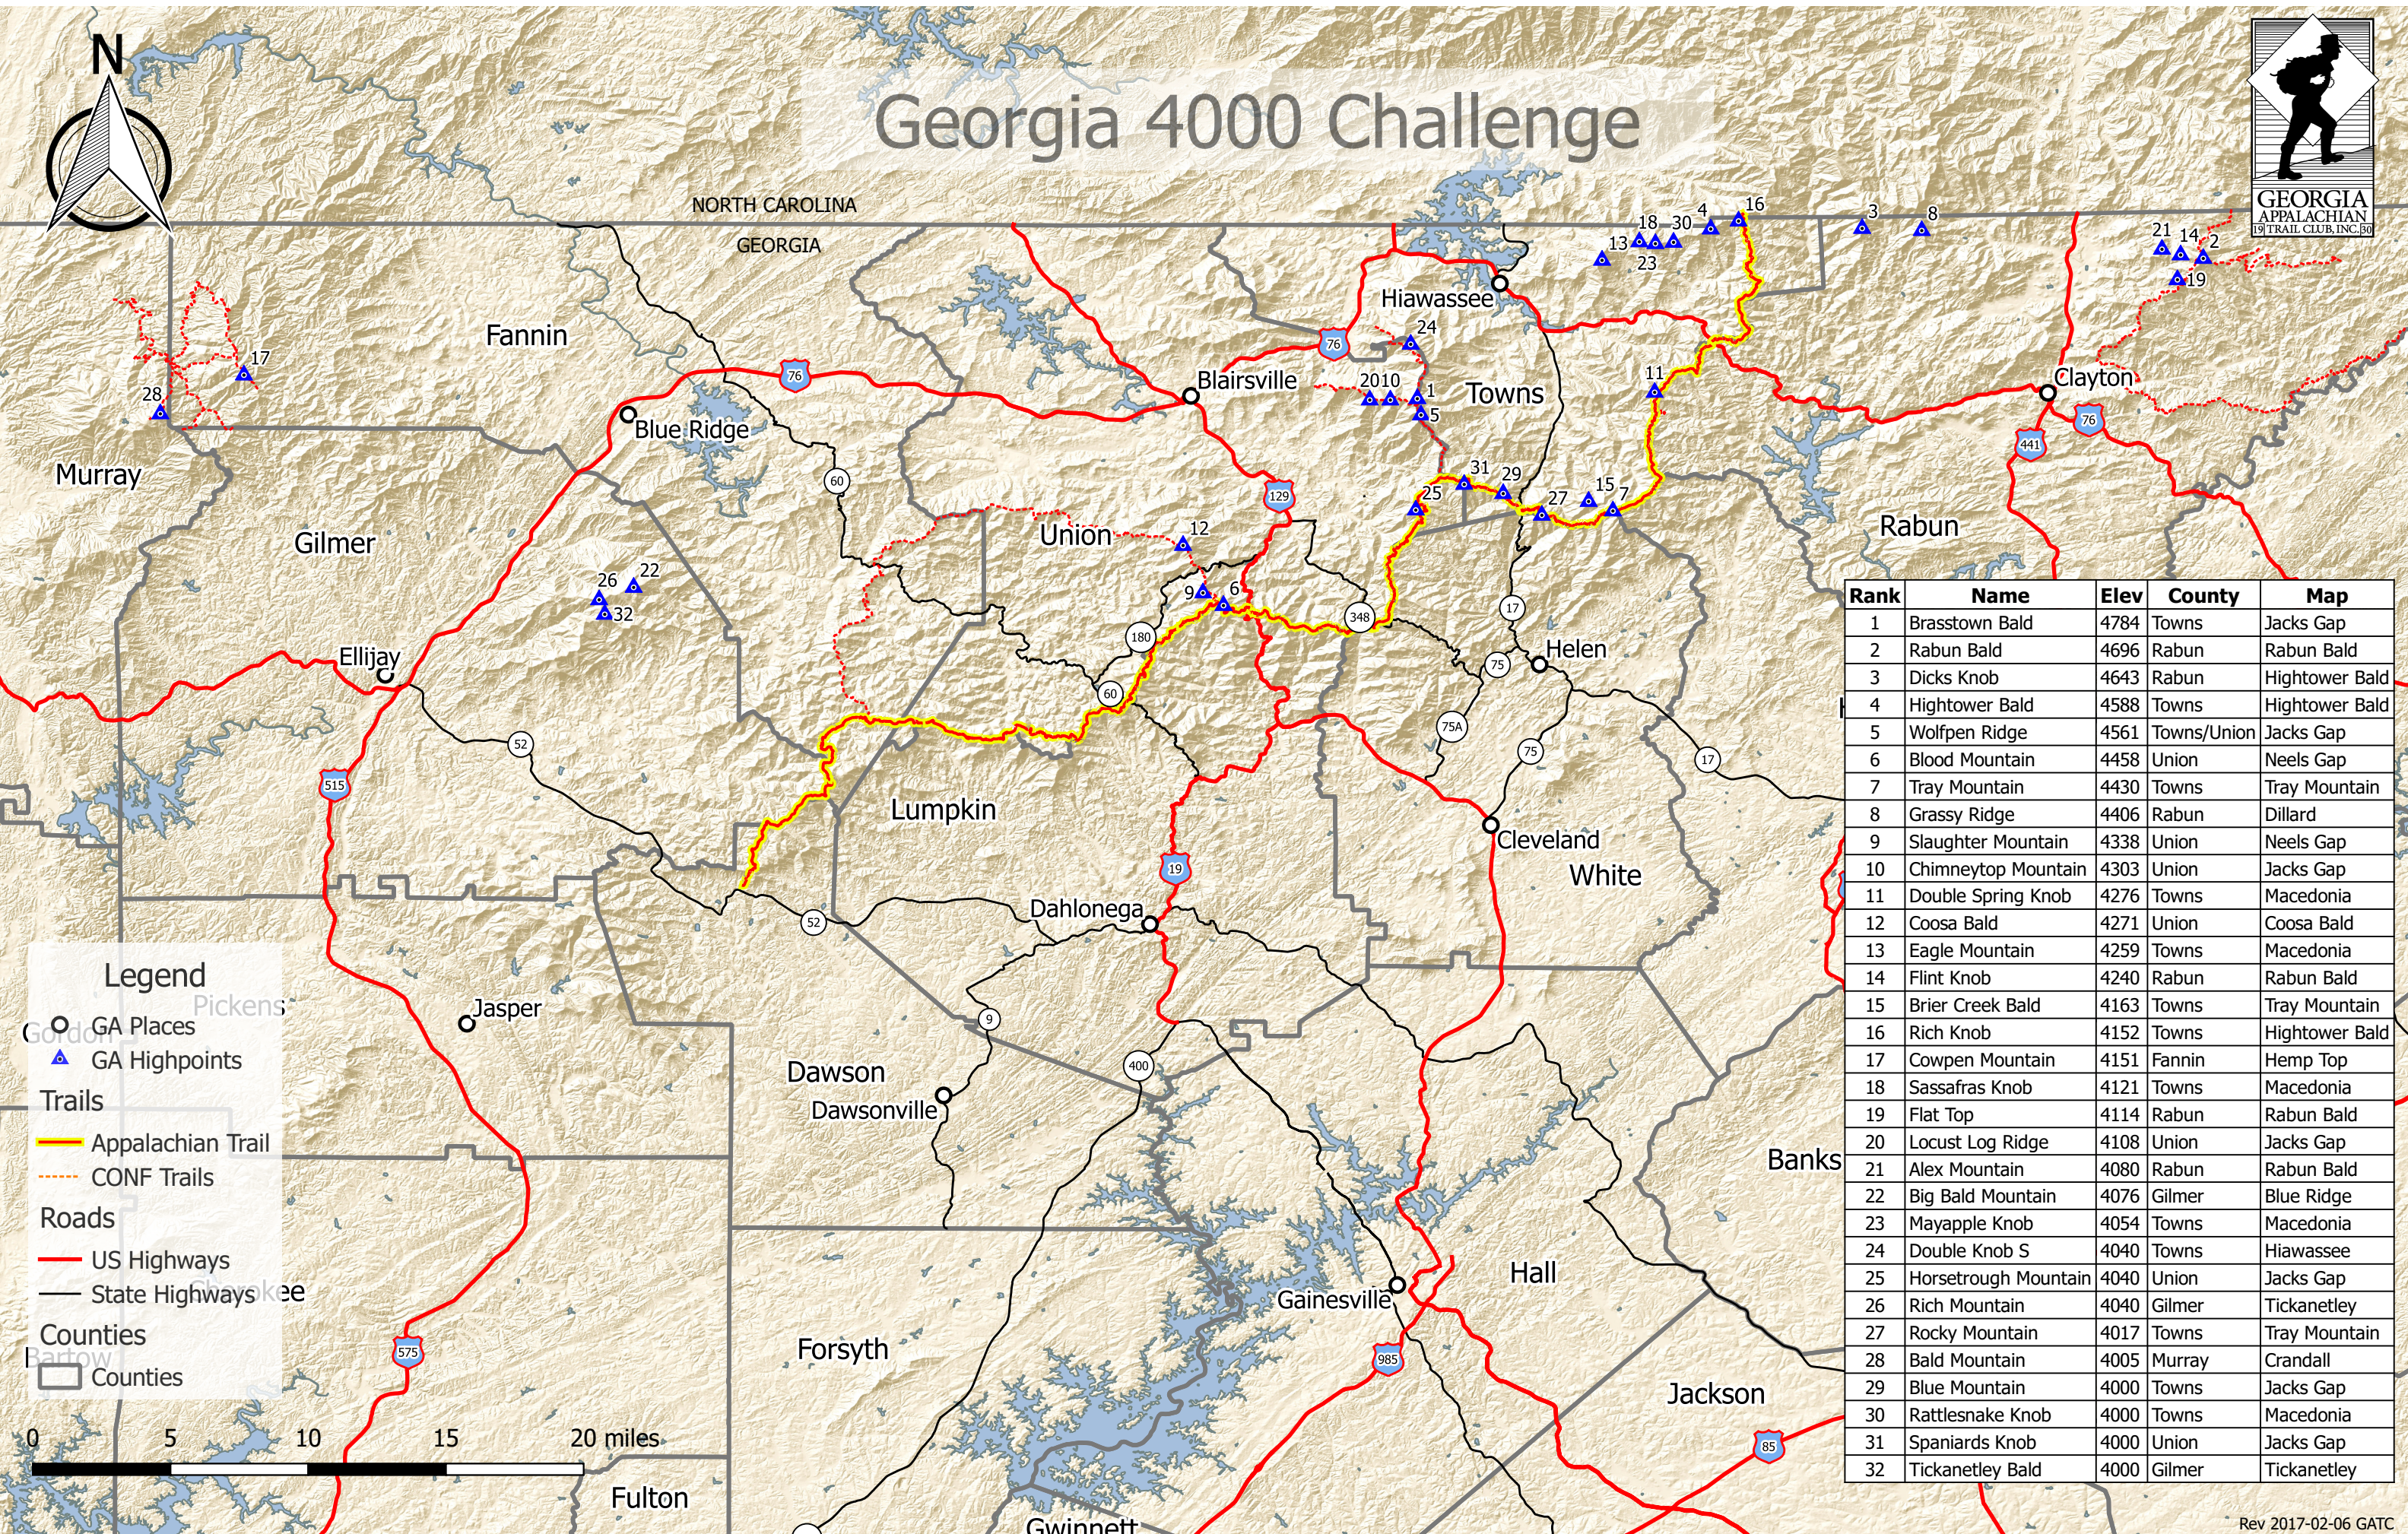

Georgia 4000 Challenge

Rank	Name	Elev	County	Map
1	Brasstown Bald	4784	Towns	Jacks Gap
2	Rabun Bald	4696	Rabun	Rabun Bald
3	Dicks Knob	4643	Rabun	Hightower Bald
4	Hightower Bald	4588	Towns	Hightower Bald
5	Wolfpen Ridge	4561	Towns/Union	Jacks Gap
6	Blood Mountain	4458	Union	Neels Gap
7	Tray Mountain	4430	Towns	Tray Mountain
8	Grassy Ridge	4406	Rabun	Dillard
9	Slaughter Mountain	4338	Union	Neels Gap
10	Chimneytop Mountain	4303	Union	Jacks Gap
11	Double Spring Knob	4276	Towns	Macedonia
12	Coosa Bald	4271	Union	Coosa Bald
13	Eagle Mountain	4259	Towns	Macedonia
14	Flint Knob	4240	Rabun	Rabun Bald
15	Brier Creek Bald	4163	Towns	Tray Mountain
16	Rich Knob	4152	Towns	Hightower Bald
17	Cowpen Mountain	4151	Fannin	Hemp Top
18	Sassafras Knob	4121	Towns	Macedonia
19	Flat Top	4114	Rabun	Rabun Bald
20	Locust Log Ridge	4108	Union	Jacks Gap
21	Alex Mountain	4080	Rabun	Rabun Bald
22	Big Bald Mountain	4076	Gilmer	Blue Ridge
23	Mayapple Knob	4054	Towns	Macedonia
24	Double Knob S	4040	Towns	Hiawassee
25	Horsetrough Mountain	4040	Union	Jacks Gap
26	Rich Mountain	4040	Gilmer	Tickanetley
27	Rocky Mountain	4017	Towns	Tray Mountain
28	Bald Mountain	4005	Murray	Crandall
29	Blue Mountain	4000	Towns	Jacks Gap
30	Rattlesnake Knob	4000	Towns	Macedonia
31	Spaniards Knob	4000	Union	Jacks Gap
32	Tickanetley Bald	4000	Gilmer	Tickanetley

Legend

- GA Places
- GA Highpoints
- Trails
 - Appalachian Trail
 - CONF Trails
- Roads
 - US Highways
 - State Highways
- Counties